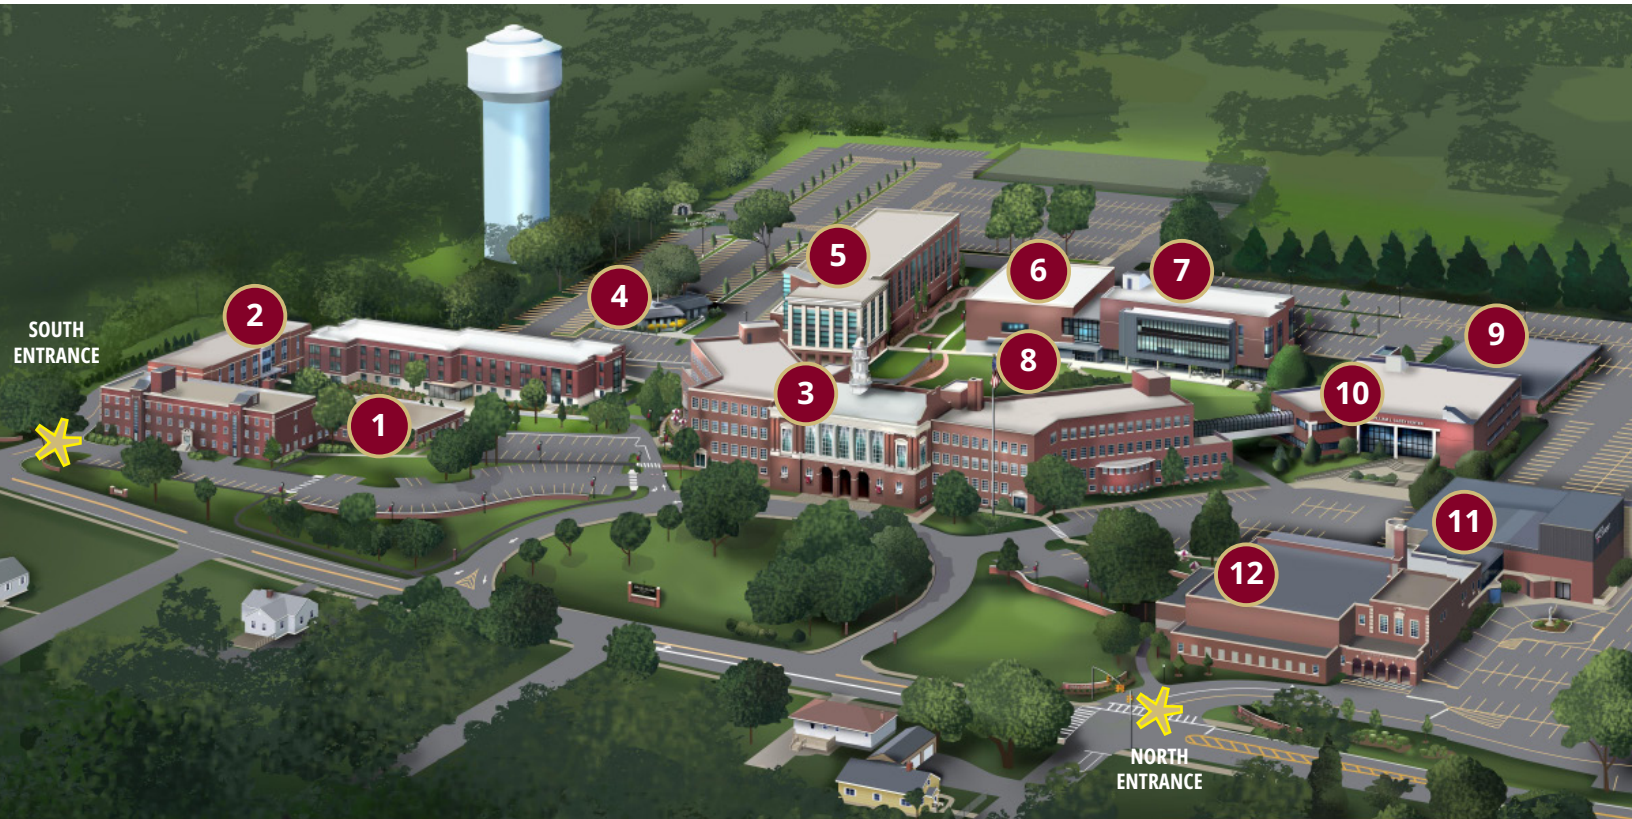

Welcome to

MOLLOY UNIVERSITY

Locations Indicated with Red Circles

★ Entrances

- | | |
|--|-----------------------------|
| 1. Public Safety | 6. Madison Theatre |
| 2. Residence Halls:
Maria Regina Hall
Bogner Hall
Fitzgerald Hall | 7. Public Square |
| 3. Kellenberg Hall:
Anselma Room/Dining Hall | 8. Campus Green |
| 4. Sacred Heart Chapel | 9. Siena Hall |
| 5. Hagan Center for Nursing | 10. Casey Center |
| | 11. Wilbur Arts Center |
| | 12. Quealy Hall (Gymnasium) |